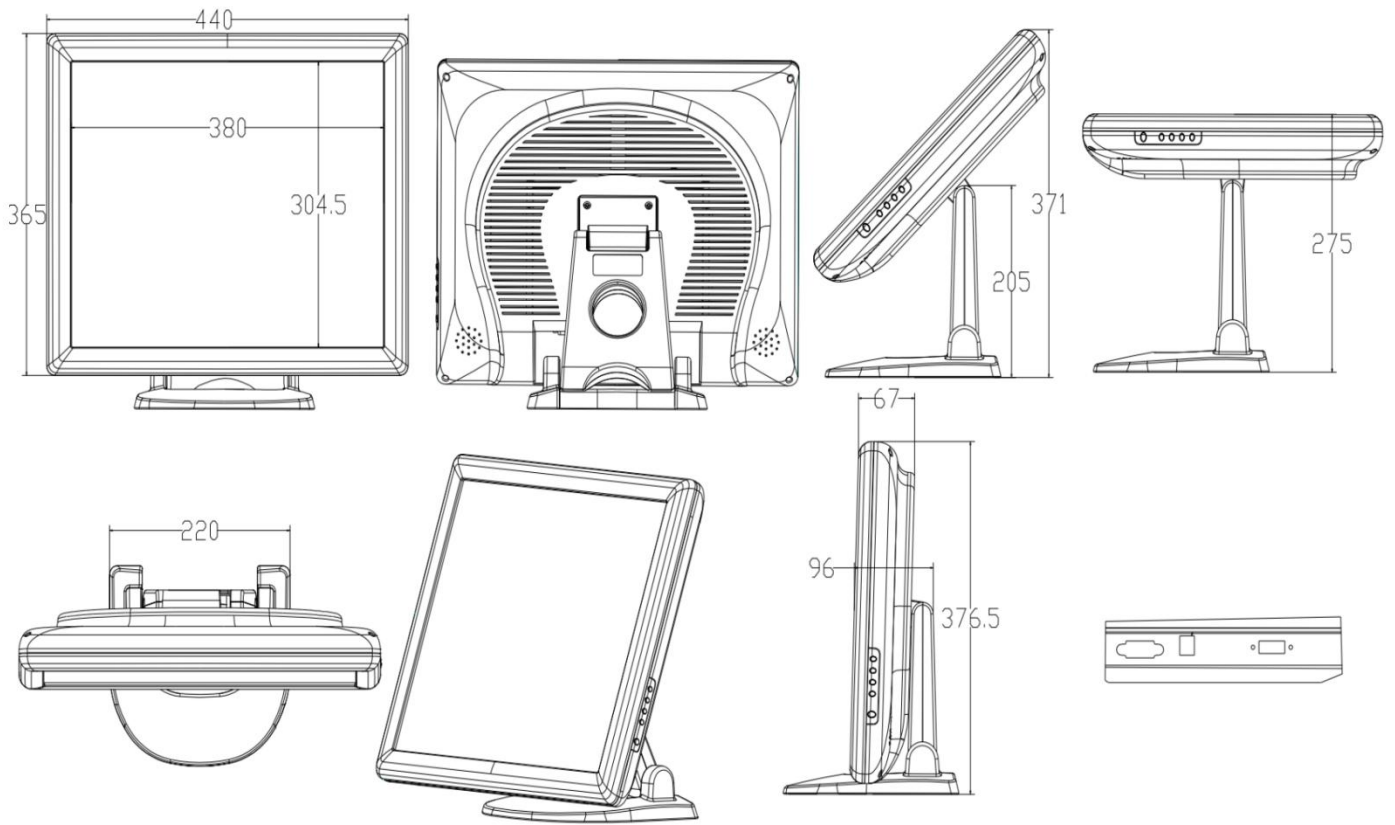

1901 5:4 5W Resistive

Desktop Touchscreen Monitor

Feature:

- + ABS + PC Plastic shell
- + Front frame against dust and liquids
- + Industrial grade LCD, LED backlight
- + Resolution 1280X1024@60Hz
- + Industrial Grade 5W resistive touchscreen
- + Sensitive touch response, high precision
- + Projection capacitive touchscreen optional
- + Video interface: VGA + HDMI
- + Stable base with adjustable angle
- + VESA mounting option
- + Support OS: Windows/Android/Linux
- + 3-Years warranty

Optional:

- No Touch
- Private filter
- Touch interface: Dual serial/USB
- Video interface: Display Port
- ALL-IN-ONE(Windows/Android)

TDS1901 Desktop Touchscreen Monitor Specification	
Model	1901
Color	Black
Diagonal	19"
Aspect Ratio	5:4
Active Area	376.32X301.056(mm)
Dimensions	440X365X67(mm)
Resolution	1280X1024@60Hz
Viewing Angle	Horizontal: 89°/89°, Vertical: 89° /89°
Number of Colors	16.7M
Brightness (typical)	LCD Panel: 300nits, PCAP: 255 nits
Response Time	8ms
Contrast Ratio	1000:1
Touch Technology	5W Resistive Touchscreen - Single Touch
Transmittance	≥85%
Surface hardness	3H(Mohs)
Touch Interface	USB2.0
Video Interface	VGA+HDMI
Speakers	TwoX2W internal speakers
Input Voltage	AC:100-240 VAC, 50/60 Hz
Sealability	Touchscreen sealed to bezel
Drop Test	1kg steel ball falls from 1.2m without breaking
Weight (Unpackage)	6KG
Shipping Dimensions	570X400X45(mm)
Operating Temperature	0°C to 40°C
Storage Temperature	-20°C to 60°C
Humidity	Operating: 20% to 70%; Storage: 10% to 80%
MTBF	50,000 hours demonstrated
Mounting Options	VESA: 75X75(mm)
Base	Adjustable Angle 0-90 degrees(optional)
Power Supply	DC:12V3A
Warranty	3-year
Agency Approvals	FCC, CE, ROHS
Support OS	Windows/Linux\Android
What's in the Box	1*USB cable,1*VGA cable,1*DC cable

TDS1901-5W Resistive

Dimensions are in millimeters