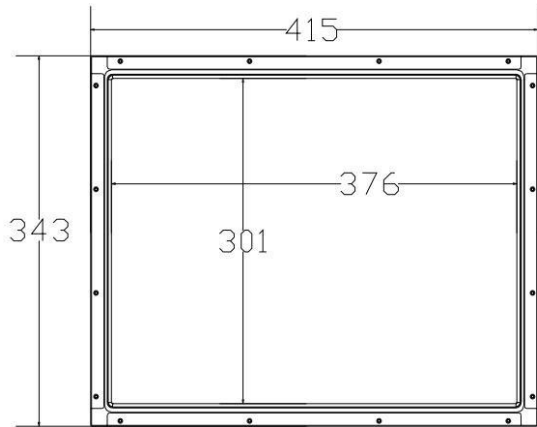

Optional

- No Touch
- Private Filter
- AG Coating
- Touch interface:RS232
- Video interface: Display Port

TDS1939 Open-Frame Touchscreen Specifications

Model	1939
Diagonal	19"
Color	Black / Silver
Aspect Ratio	5:4
Active Area	376.32 X 301.06(mm)
Dimensions	415 X 343 X54(mm)
Resolution	1280X 1024@ 60Hz
Viewing Angle	Horizontal: 89 ° /89°;Vertical: 89° /89°
Number of Colors	16.7M
Brightness	LCD Panel: 300nits;PCAP touch: 275nits
Contrast Ratio	1000: 1
Response Time	5ms
Touch Technology	PCAP(Projective capacitive) - 10 Touch 5-wire Resistive-Single Touch(optional)
Input method	Finger, Capacitance pen(Standard) Latex gloves touch (pre commissioning required)
Transmittance	≥90%
Surface hardness	7H(Mohs)
Touch Interface	USB 2.0
Video Interface	VGA + HDMI
Input Voltage	AC: 100-240 VAC,50/60 Hz
Sealability	Touchscreen sealed to bezel
Drop test	1kg steel ball falls from 1.2m without breaking
Weight	5KG
Shipping Dimensions	570 X 400 X 145(mm)
Operating Temperature	0°C-40°C
Storage Temperature	-20°C-60°C
Humidity	Operating: 20%-70%;Storage: 10%-80%
Mounting Options	Back VESA two groups of holes: 75mm&100mm Four sides has a set of fixing holes: 142mm
MTBF	50,000 hours demonstrated
Power Supply	DC:12V3A
Warranty	3-years
Support OS	Windows /Linux\Android
Agency Approvals	FCC; CE; RoHS
What's in the Box	1*USB cable,1*VGA cable,1*DC cable (Standard) L" (Side Mount) Brackets and w/Screws (Options)

TDS1939-PCAP

Dimensions are in millimeters