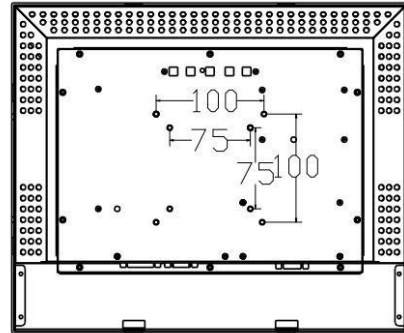

Optional

- No Touch
- Private Filter
- AG Coating
- Touch interface:RS232
- Video interface: Display Port

TDS1939 Open-Frame Touchscreen Specifications

Model	1939
Diagonal	19"
Color	Black / Silver
Aspect Ratio	5:4
Active Area	376.32 X 301.06(mm)
Dimensions	415 X 343 X54(mm)
Resolution	1280X 1024@ 60Hz
Viewing Angle	Horizontal: 89 ° /89°;Vertical: 89° /89°
Number of Colors	16.7M
Brightness	LCD Panel: 300nits;PCAP touch: 275nits
Contrast Ratio	1000: 1
Response Time	5ms
Touch Technology	PCAP(Projective capacitive) - 10 Touch 5-wire Resistive-Single Touch(optional)
Input method	Finger, Capacitance pen(Standard) Latex gloves touch (pre commissioning required)
Transmittance	≥90%
Surface hardness	7H(Mohs)
Touch Interface	USB 2.0
Video Interface	VGA + HDMI
Input Voltage	AC: 100-240 VAC,50/60 Hz
Sealability	Touchscreen sealed to bezel
Drop test	1kg steel ball falls from 1.2m without breaking
Weight	5KG
Shipping Dimensions	570 X 400 X 145(mm)
Operating Temperature	0°C-40°C
Storage Temperature	-20°C-60°C
Humidity	Operating: 20%-70%;Storage: 10%-80%
Mounting Options	Back VESA two groups of holes: 75mm&100mm Four sides has a set of fixing holes: 142mm
MTBF	50,000 hours demonstrated
Power Supply	DC:12V3A
Warranty	3-years
Support OS	Windows /Linux\Android
Agency Approvals	FCC; CE; RoHS
What's in the Box	1*USB cable,1*VGA cable,1*DC cable (Standard) L" (Side Mount) Brackets and w/Screws (Options)

TDS1939-PCAP

Dimensions are in millimeters