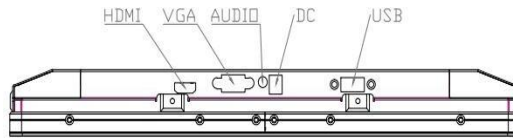

TDS1939-PCAP

Dimensions are in millimeters