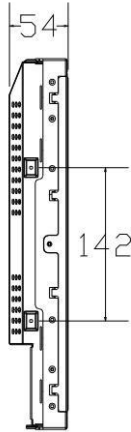

1939 5:4 PCAP

Open-Frame Touchscreen

Features

- + Ultra narrow edge compact open frame design
- + Front frame against dust and liquids
- + Resolution 1280 X1024@60Hz
- + Industrial grade LCD, LED backlight
- + High contrast and high brightness
- + 10 point projection capacitive touchscreen
- + Cover plate anti riot and anti fingerprint
- + 5-wire resistance touchscreen optional
- + Video interface: VGA+HDMI
- + Multiple assembly holes on the side and back
- + Support OS: Windows/Android/Linux
- + 3-years Warranty

Optional

- No Touch
- Private Filter
- AG Coating
- Touch interface:RS232
- Video interface: Display Port

TDS1939 Open-Frame Touchscreen Specifications

Model	1939
Diagonal	19"
Color	Black / Silver
Aspect Ratio	5:4
Active Area	376.32 X 301.06(mm)
Dimensions	415 X 343 X54(mm)
Resolution	1280X 1024@ 60Hz
Viewing Angle	Horizontal: 89 ° /89°;Vertical: 89° /89°
Number of Colors	16.7M
Brightness	LCD Panel: 300nits;PCAP touch: 275nits
Contrast Ratio	1000: 1
Response Time	5ms
Touch Technology	PCAP(Projective capacitive) - 10 Touch 5-wire Resistive-Single Touch(optional)
Input method	Finger, Capacitance pen(Standard) Latex gloves touch (pre commissioning required)
Transmittance	≥90%
Surface hardness	7H(Mohs)
Touch Interface	USB 2.0
Video Interface	VGA + HDMI
Input Voltage	AC: 100-240 VAC,50/60 Hz
Sealability	Touchscreen sealed to bezel
Drop test	1kg steel ball falls from 1.2m without breaking
Weight	5KG
Shipping Dimensions	570 X 400 X 145(mm)
Operating Temperature	0°C-40°C
Storage Temperature	-20°C-60°C
Humidity	Operating: 20%-70%;Storage: 10%-80%
Mounting Options	Back VESA two groups of holes: 75mm&100mm Four sides has a set of fixing holes: 142mm
MTBF	50,000 hours demonstrated
Power Supply	DC:12V3A
Warranty	3-years
Support OS	Windows /Linux\Android
Agency Approvals	FCC; CE; RoHS
What's in the Box	1*USB cable,1*VGA cable,1*DC cable (Standard) L" (Side Mount) Brackets and w/Screws (Options)

TDS1939-PCAP

Dimensions are in millimeters